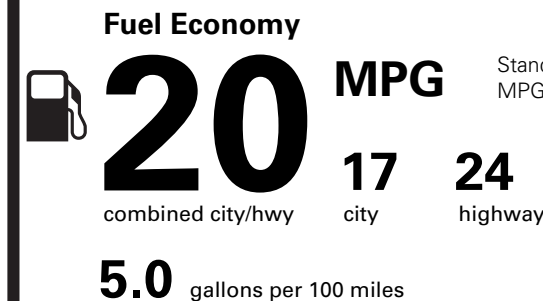

EPA DOT Fuel Economy and Environment

Gasoline Vehicle

Standard SUVs range from 14 to 105 MPG. The best vehicle rates 142 MPGe.

You spend **$2,250**

more in fuel costs over 5 years compared to the average new vehicle.

Annual fuel cost **$1,750**

Fuel Economy & Greenhouse Gas Rating (tailpipe only) Smog Rating (tailpipe only)